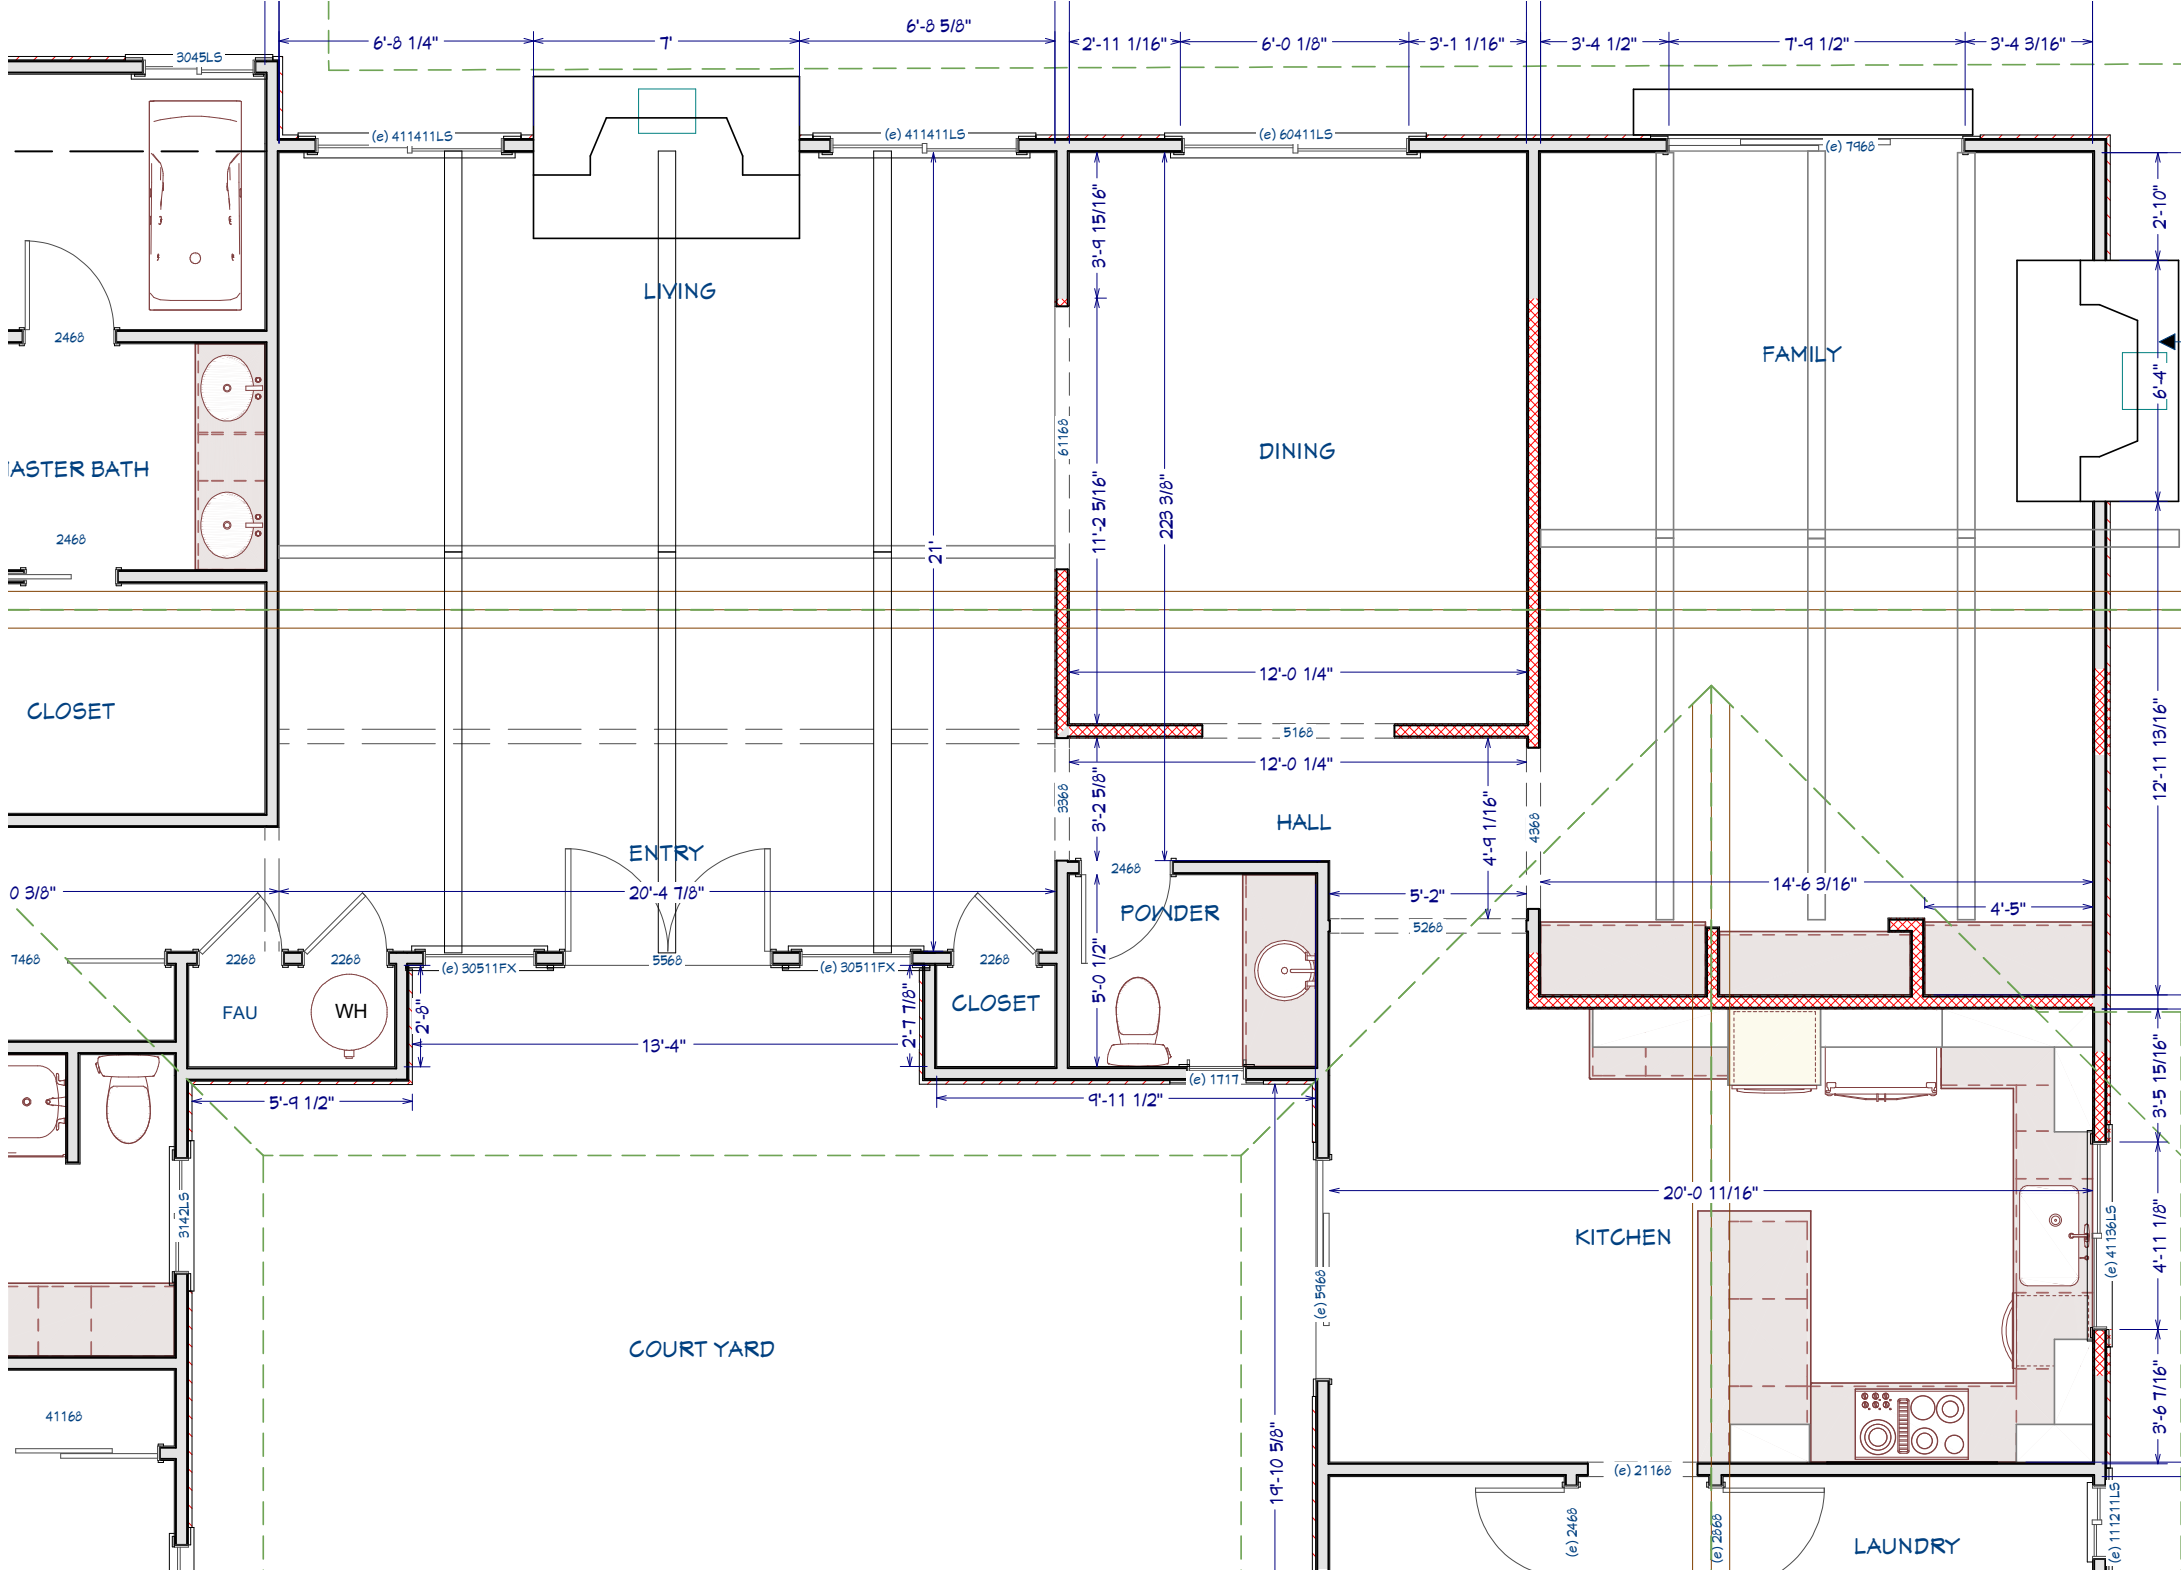

2025 NARI BARA AWARDS
RESIDENTIAL INTERIOR 250K-500K

SERENITY IN WOOD AND LIGHT

PROJECT OVERVIEW

This transformative remodel of a Spanish-style home beautifully blends Mediterranean charm with a modern, Zen inspired aesthetic. The kitchen, family room, dining room, and living room were thoughtfully reimaged to enhance both flow and functionality. Key structural changes included relocating the kitchen and family room, introducing large **squared-off** arches, and incorporating clean lines throughout. Natural materials such as white oak cabinetry paired with Vadara quartz countertops, satin brass accents, and high-end appliances, lend warmth and sophistication to the modernized layout. The result is a serene, elegant environment that effortlessly balances simplicity with luxury perfectly suited for both everyday living and stylish entertaining.

CHALLENGES

EXISTING STYLES

AS BUILT PLAN

RUSTIC, HEAVY, CLUTTERED, TIMEWORN

CLIENT GOALS

OBJECTIVES:

Our clients loved the Spanish-style exterior, they envisioned a modern, Zen-inspired interior that embraced openness and tranquility. Their requirements were for a large kitchen, smaller family room & a bigger dining room for entertaining. They requested minimalist design and no upper cabinets.

CONCEPT

MODERN ZEN

PROPOSED PLAN

SERENE, EARTHY, CLEAN-LINED, TIMELESS

The layout was completely reimaged; relocating the small kitchen to the former great room and creating a spacious, integrated dining area that flows seamlessly between the new kitchen and living space. Throughout the home, finishes were carefully selected to reflect a serene, minimal aesthetic that aligns with their vision of calm, contemporary living.

MODERN MINIMAL

HEAVY TONE

LIGHT HARMONY

ISOLATED

CLUTTERED CORNERS

OPEN CONECTIONS