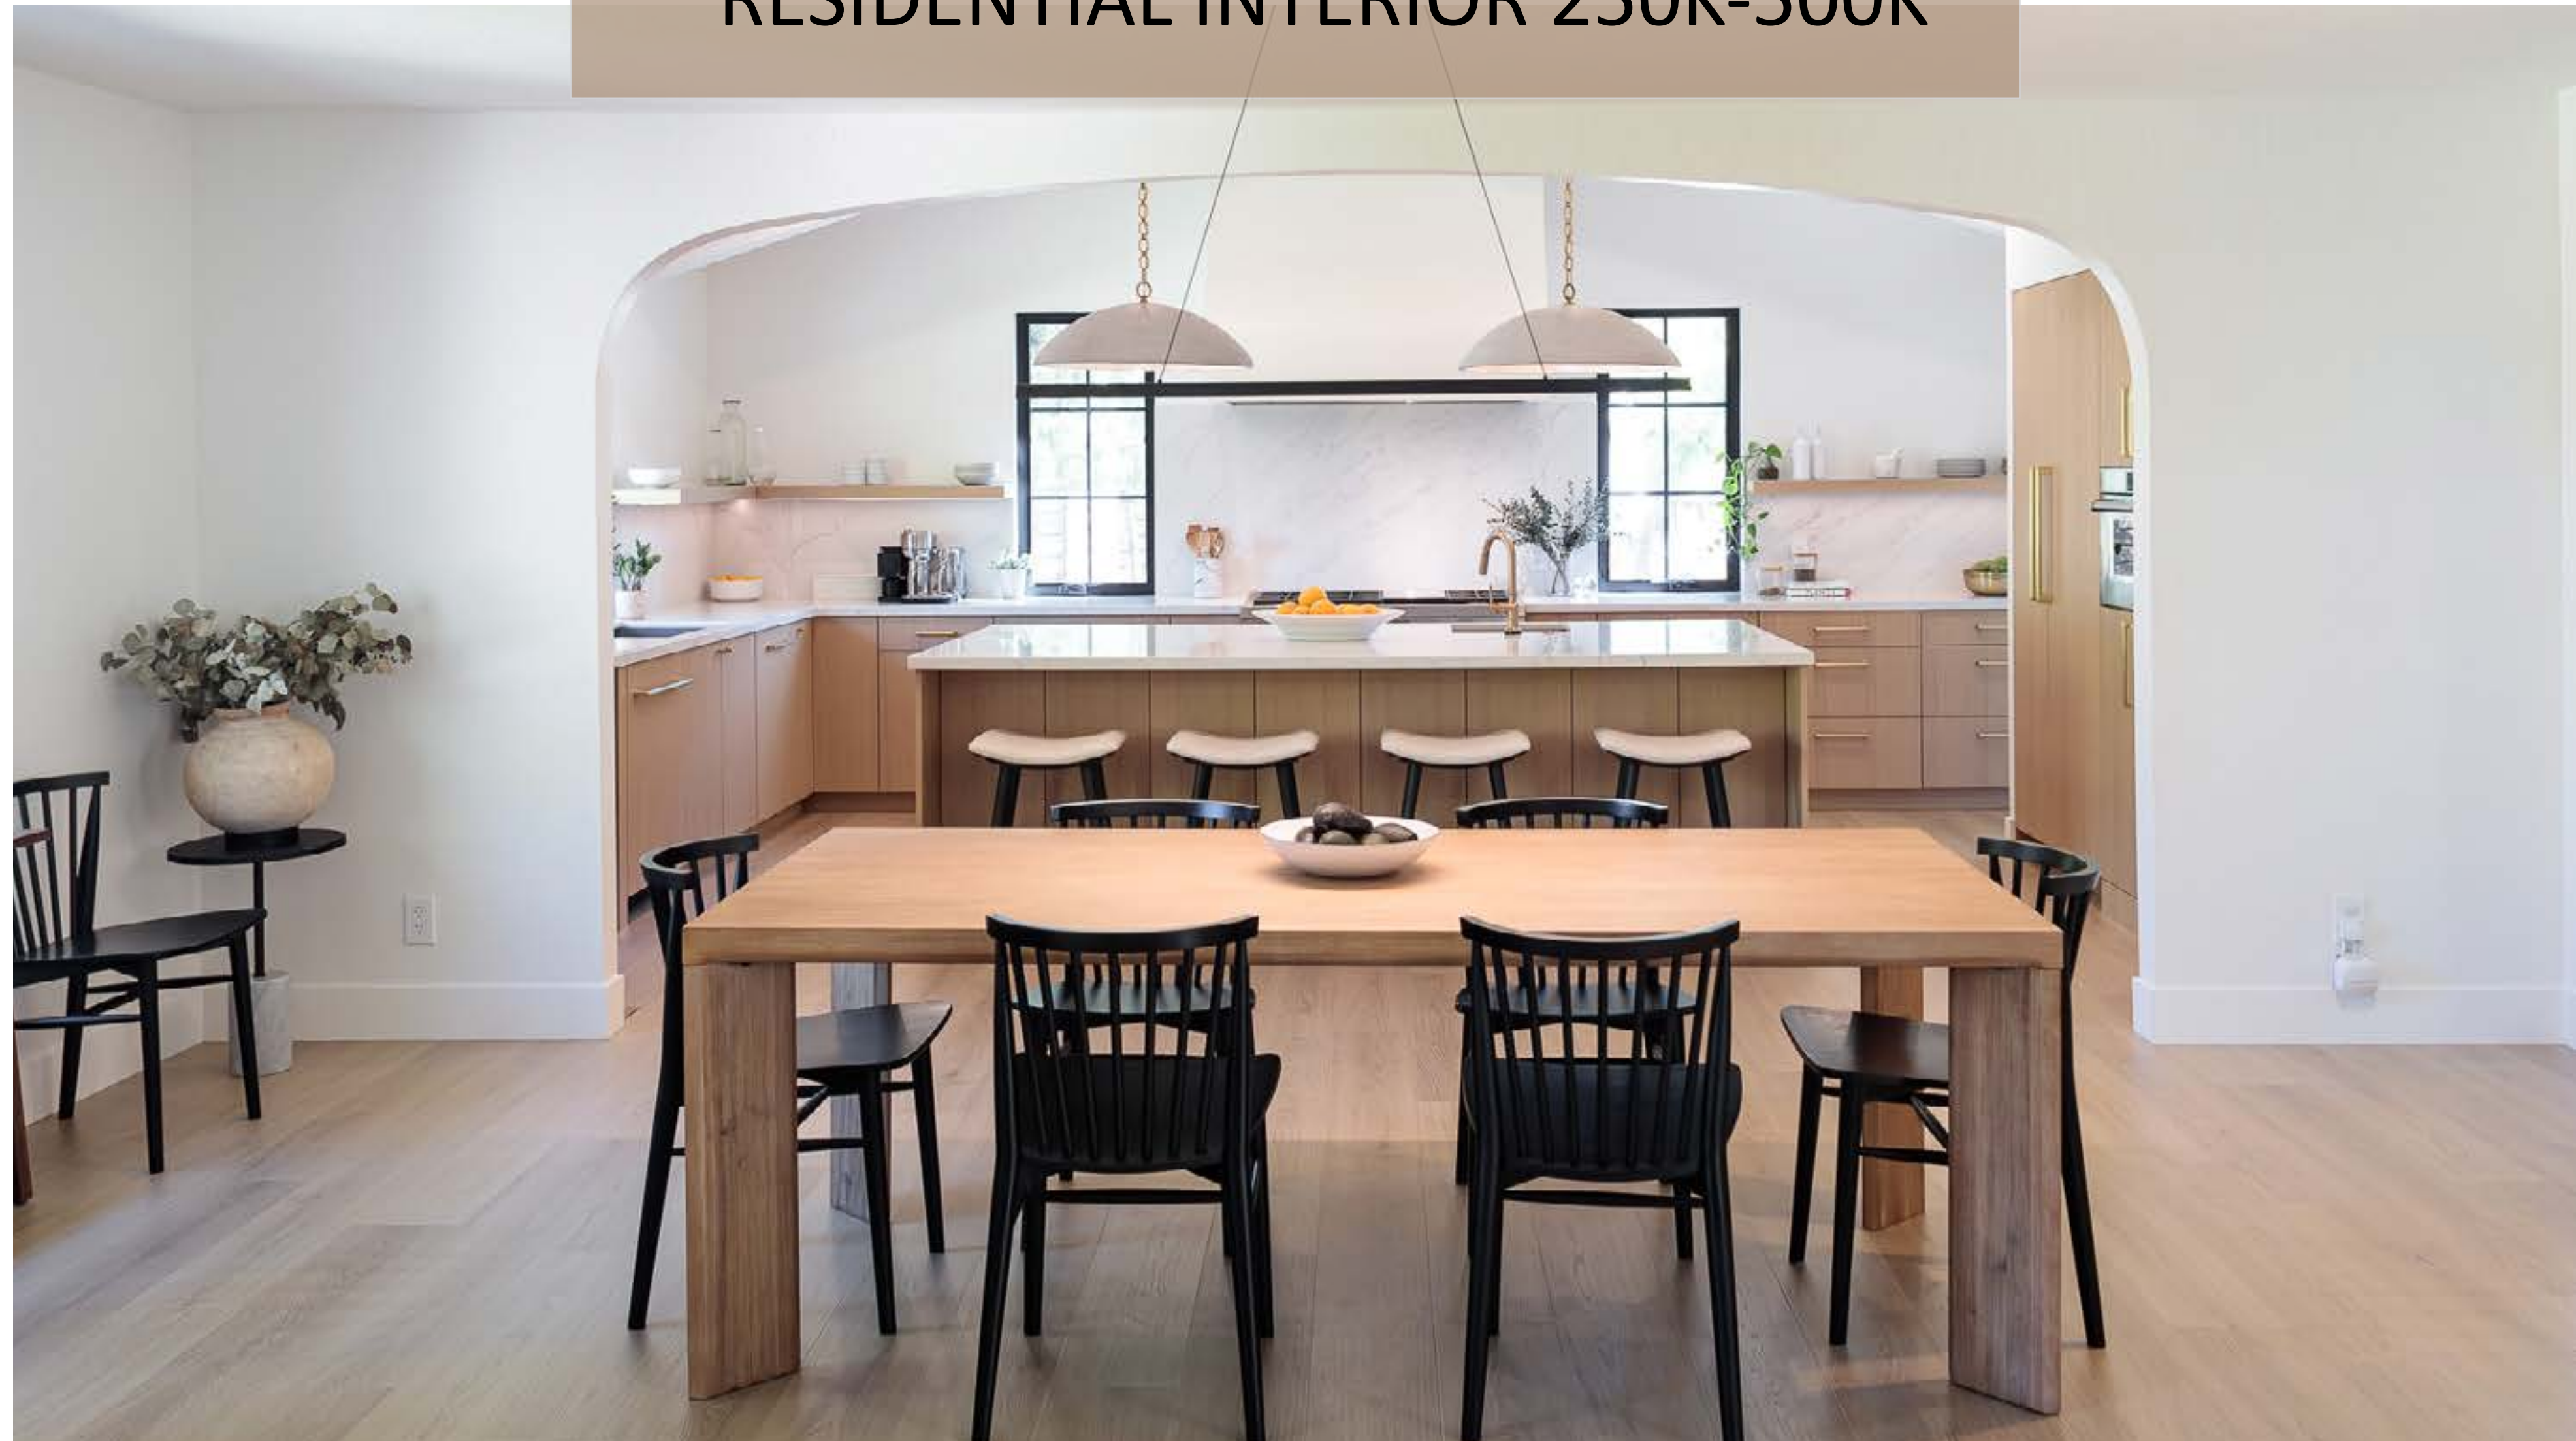

2025 NARI BARA AWARDS
RESIDENTIAL INTERIOR 250K-500K

SERENITY IN WOOD AND LIGHT

PROJECT OVERVIEW

This transformative remodel of a Spanish-style home beautifully blends Mediterranean charm with a modern, Zen inspired aesthetic. The kitchen, family room, dining room, and living room were thoughtfully reimaged to enhance both flow and functionality. Key structural changes included relocating the kitchen and family room, introducing large **squared-off** arches, and incorporating clean lines throughout. Natural materials such as white oak cabinetry paired with Vadara quartz countertops, satin brass accents, and high-end appliances, lend warmth and sophistication to the modernized layout. The result is a serene, elegant environment that effortlessly balances simplicity with luxury perfectly suited for both everyday living and stylish entertaining.

CHALLENGES

EXISTING STYLES

AS BUILT PLAN

RUSTIC, HEAVY, CLUTTERED, TIMEWORN

CLIENT GOALS

OBJECTIVES:

Our clients loved the Spanish-style exterior, they envisioned a modern, Zen-inspired interior that embraced openness and tranquility. Their requirements were for a large kitchen, smaller family room & a bigger dining room for entertaining. They requested minimalist design and no upper cabinets.

CONCEPT

MODERN ZEN

PROPOSED PLAN

SERENE, EARTHY, CLEAN-LINED, TIMELESS

The layout was completely reimaged; relocating the small kitchen to the former great room and creating a spacious, integrated dining area that flows seamlessly between the new kitchen and living space. Throughout the home, finishes were carefully selected to reflect a serene, minimal aesthetic that aligns with their vision of calm, contemporary living.