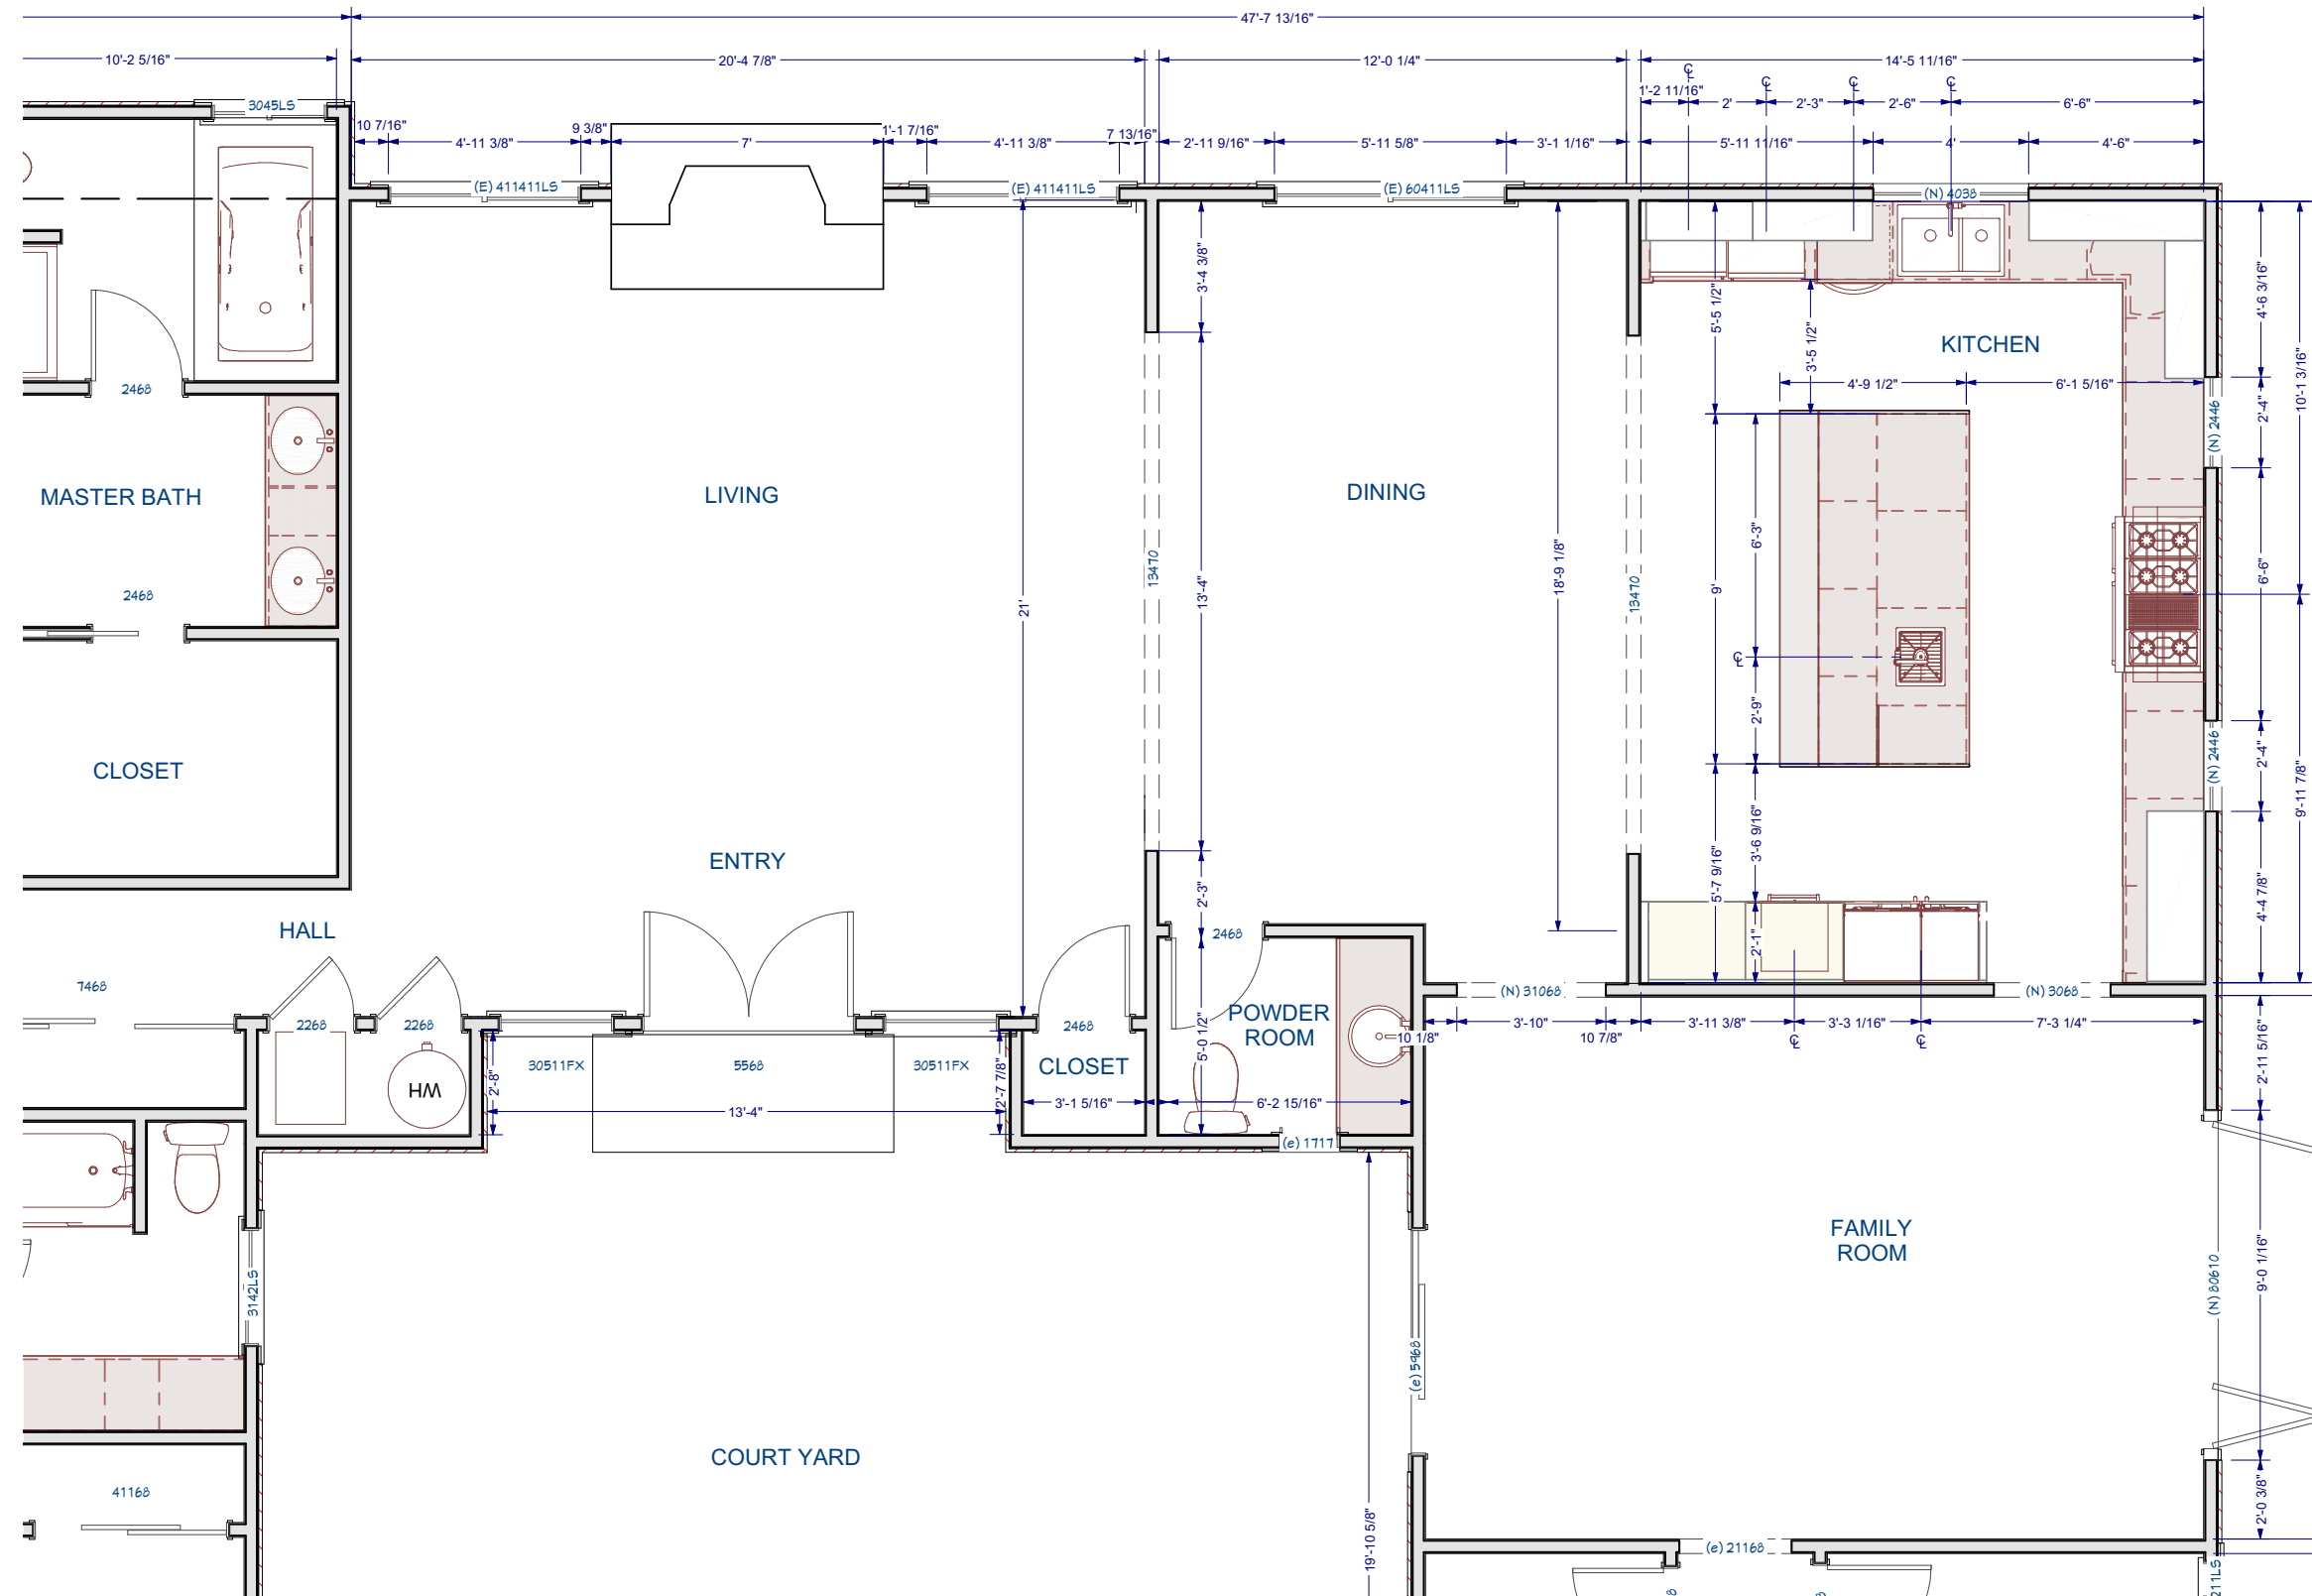

2025 NARI BARA AWARDS
RESIDENTIAL INTERIOR 250K-500K

SERENITY IN WOOD AND LIGHT

PROJECT OVERVIEW

This transformative remodel of a Spanish-style home beautifully blends Mediterranean charm with a modern, Zen inspired aesthetic. The kitchen, family room, dining room, and living room were thoughtfully reimaged to enhance both flow and functionality. Key structural changes included relocating the kitchen and family room, introducing large **squared-off** arches, and incorporating clean lines throughout. Natural materials such as white oak cabinetry paired with Vadara quartz countertops, satin brass accents, and high-end appliances, lend warmth and sophistication to the modernized layout. The result is a serene, elegant environment that effortlessly balances simplicity with luxury perfectly suited for both everyday living and stylish entertaining.

CHALLENGES

EXISTING STYLES

AS BUILT PLAN

RUSTIC, HEAVY, CLUTTERED, TIMEWORN

CLIENT GOALS

OBJECTIVES:

Our clients loved the Spanish-style exterior, they envisioned a modern, Zen-inspired interior that embraced openness and tranquility. Their requirements were for a large kitchen, smaller family room & a bigger dining room for entertaining. They requested minimalist design and no upper cabinets.

CONCEPT

MODERN ZEN

PROPOSED PLAN

SERENE, EARTHY, CLEAN-LINED, TIMELESS

The layout was completely reimaged; relocating the small kitchen to the former great room and creating a spacious, integrated dining area that flows seamlessly between the new kitchen and living space. Throughout the home, finishes were carefully selected to reflect a serene, minimal aesthetic that aligns with their vision of calm, contemporary living.

MODERN MINIMAL

HEAVY TONE

LIGHT HARMONY

ISOLATED

CLUTTERED CORNERS

OPEN CONECTIONS