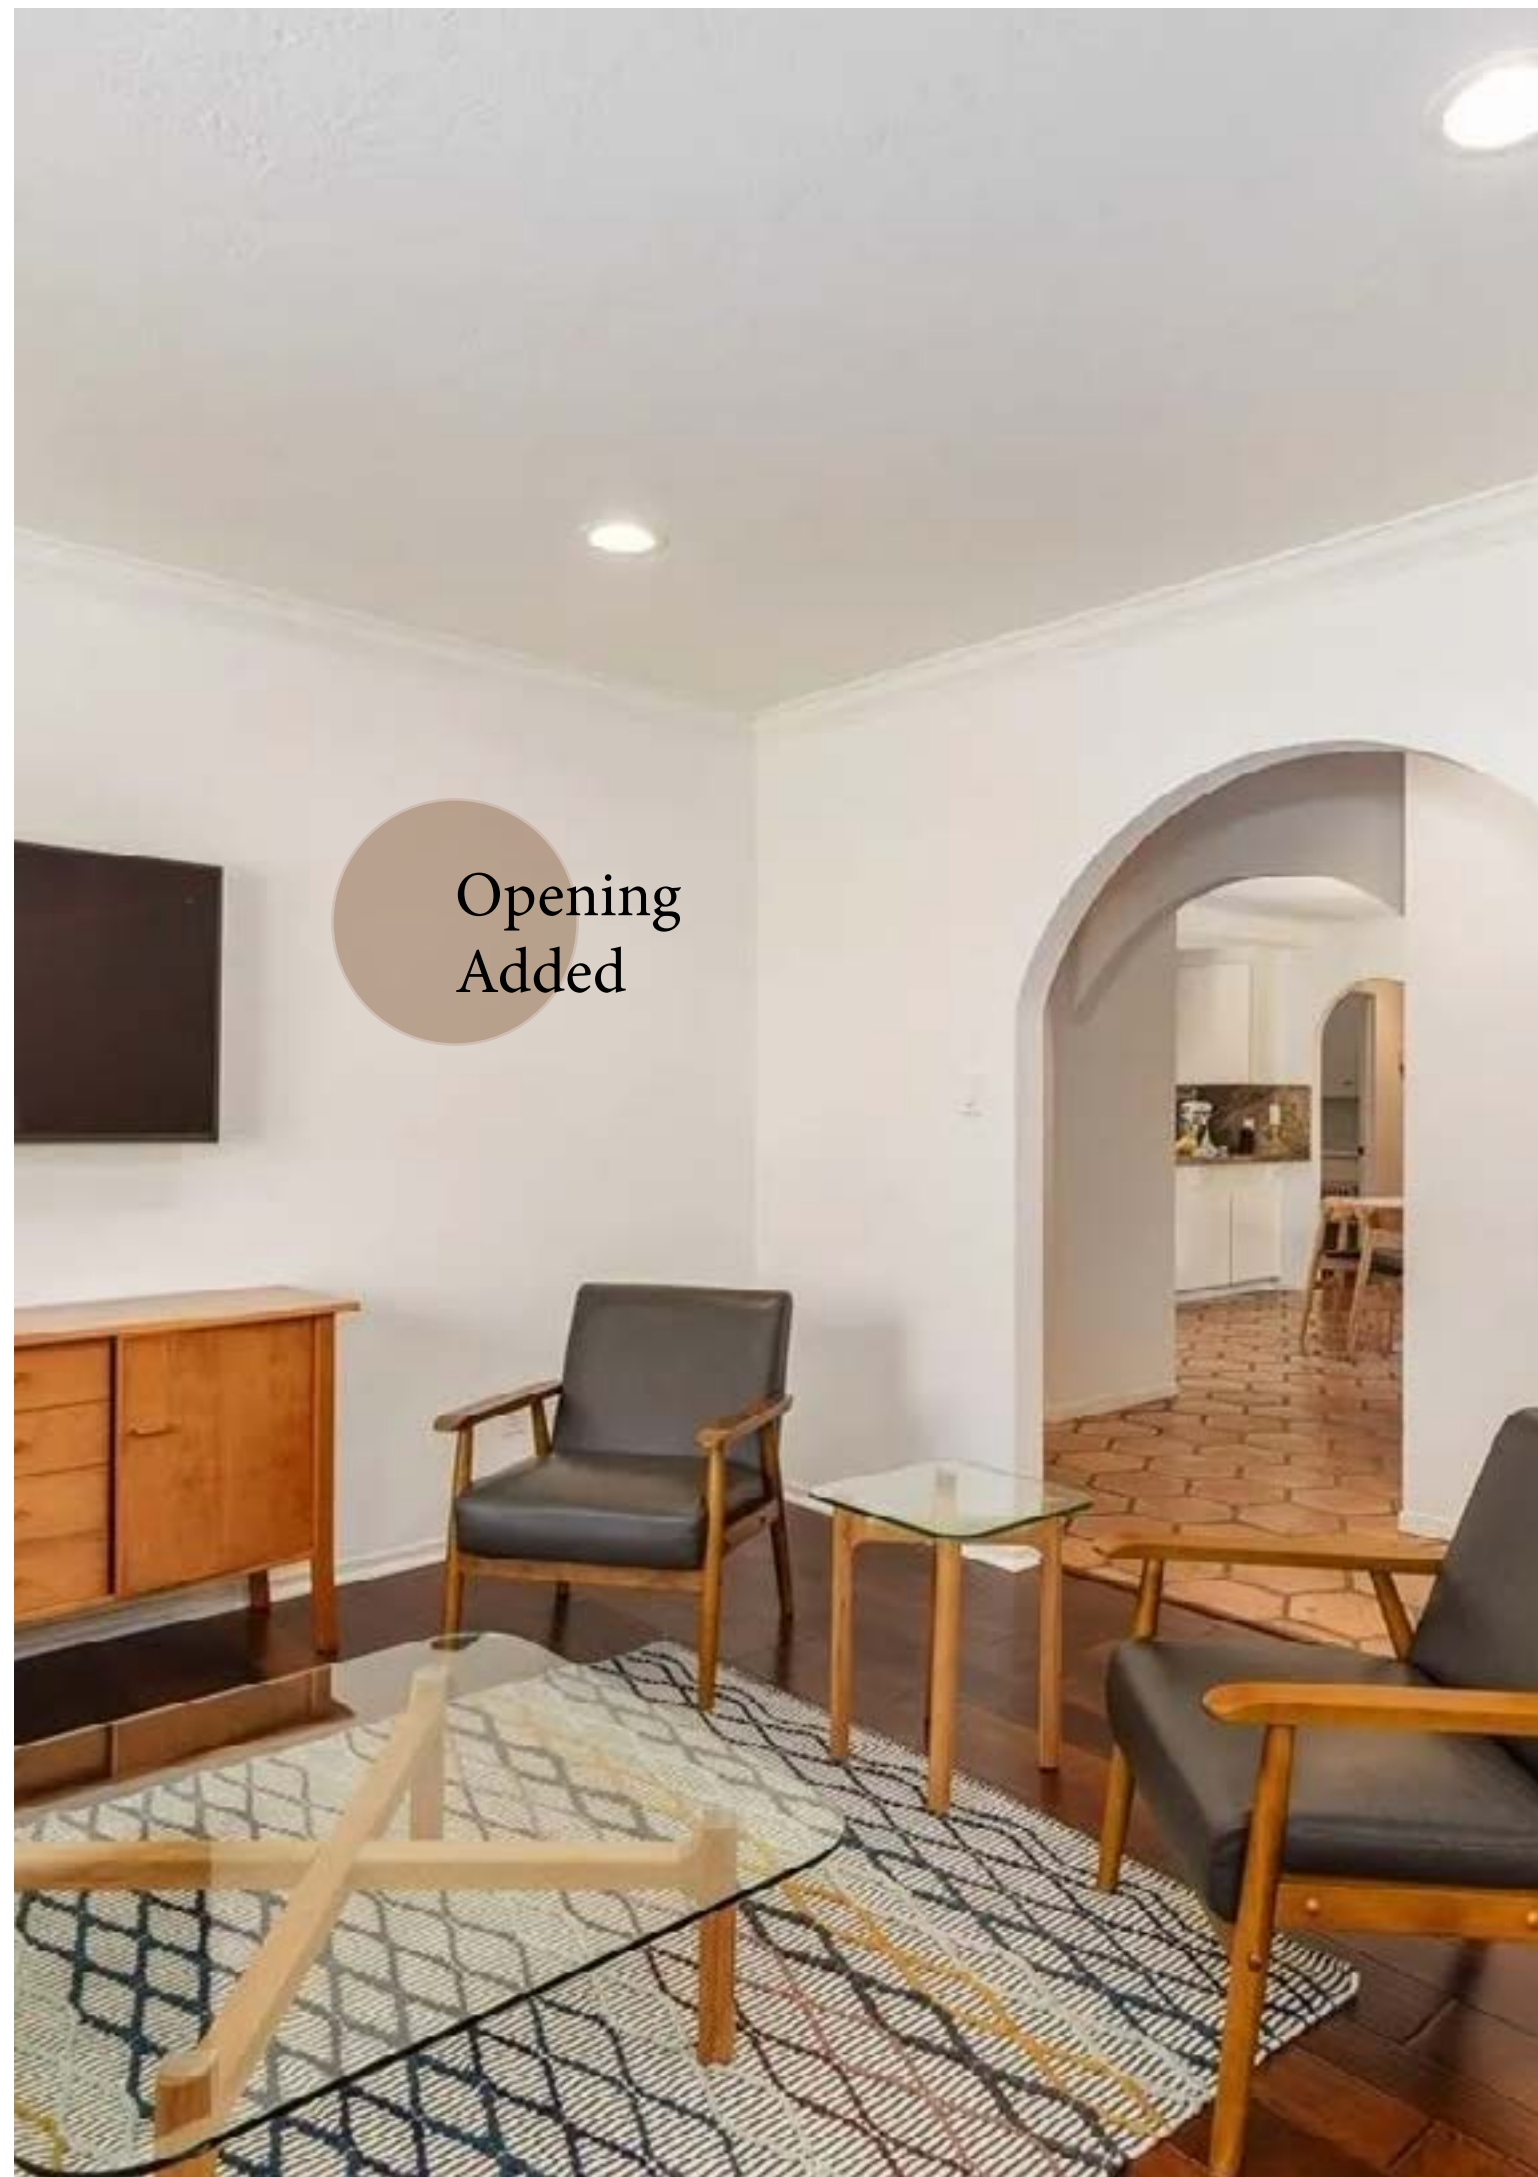

2025 NARI BARA AWARDS
RESIDENTIAL INTERIOR 250K-500K

SERENITY IN WOOD AND LIGHT

PROJECT OVERVIEW

This transformative remodel of a Spanish-style home beautifully blends Mediterranean charm with a modern, Zen inspired aesthetic. The kitchen, family room, dining room, and living room were thoughtfully reimaged to enhance both flow and functionality. Key structural changes included relocating the kitchen and family room, introducing large **squared-off** arches, and incorporating clean lines throughout. Natural materials such as white oak cabinetry paired with Vadara quartz countertops, satin brass accents, and high-end appliances, lend warmth and sophistication to the modernized layout. The result is a serene, elegant environment that effortlessly balances simplicity with luxury perfectly suited for both everyday living and stylish entertaining.

CHALLENGES

EXISTING STYLES

AS BUILT PLAN

RUSTIC, HEAVY, CLUTTERED, TIMEWORN

CLIENT GOALS

OBJECTIVES:

Our clients loved the Spanish-style exterior, they envisioned a modern, Zen-inspired interior that embraced openness and tranquility. Their requirements were for a large kitchen, smaller family room & a bigger dining room for entertaining. They requested minimalist design and no upper cabinets.

CONCEPT

MODERN ZEN

PROPOSED PLAN

SERENE, EARTHY, CLEAN-LINED, TIMELESS

The layout was completely reimaged; relocating the small kitchen to the former great room and creating a spacious, integrated dining area that flows seamlessly between the new kitchen and living space. Throughout the home, finishes were carefully selected to reflect a serene, minimal aesthetic that aligns with their vision of calm, contemporary living.

MODERN MINIMAL

HEAVY TONE

LIGHT HARMONY

ISOLATED

CLUTTERED CORNERS

OPEN CONECTIONS